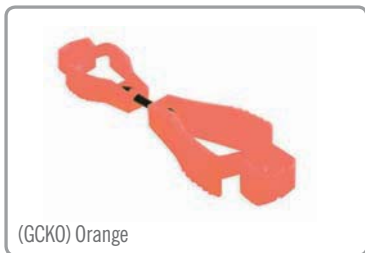

Get a Grip!

The ProChoice Glove Clip Keeper is designed to keep your gloves on hand at all times

**High
Clamp
Force**

Double swivle cord for greater movement and flexibility

High clamp force jaw for better grip

Featured Model:
Glove Clip Keeper
(GCKY) Yellow

(GCKO) Orange

(GCKP) Pink

WHY WOULD YOU WANT YOUR WORKFORCE IN ANYTHING ELSE?

100% AUSTRALIAN OWNED

SAFE AS.

Scan your SmartPhone here to see the entire ProChoice range